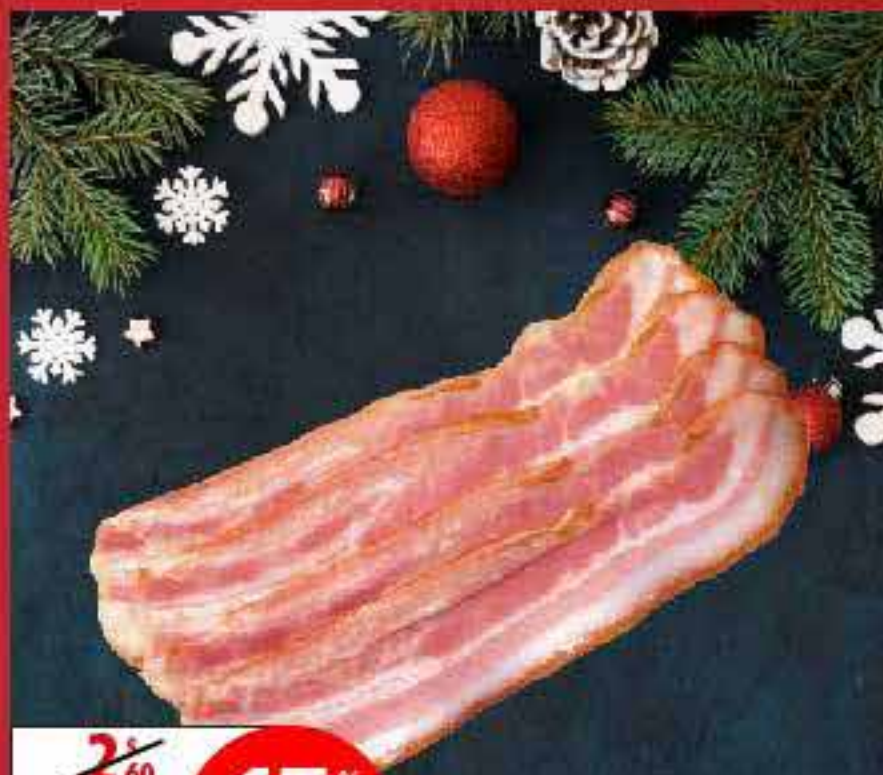

BRESAOLA

~~2.60~~
2.20
 200 G
15% DISCOUNT

SMOKED BACON

5.99
 200 G

ROSETTE DU LION

~~7.99~~
6.60
 200 G
15% DISCOUNT

PROSCIUITTO SAN DANIELE

~~3.60~~
3.20
 200 G
10% DISCOUNT