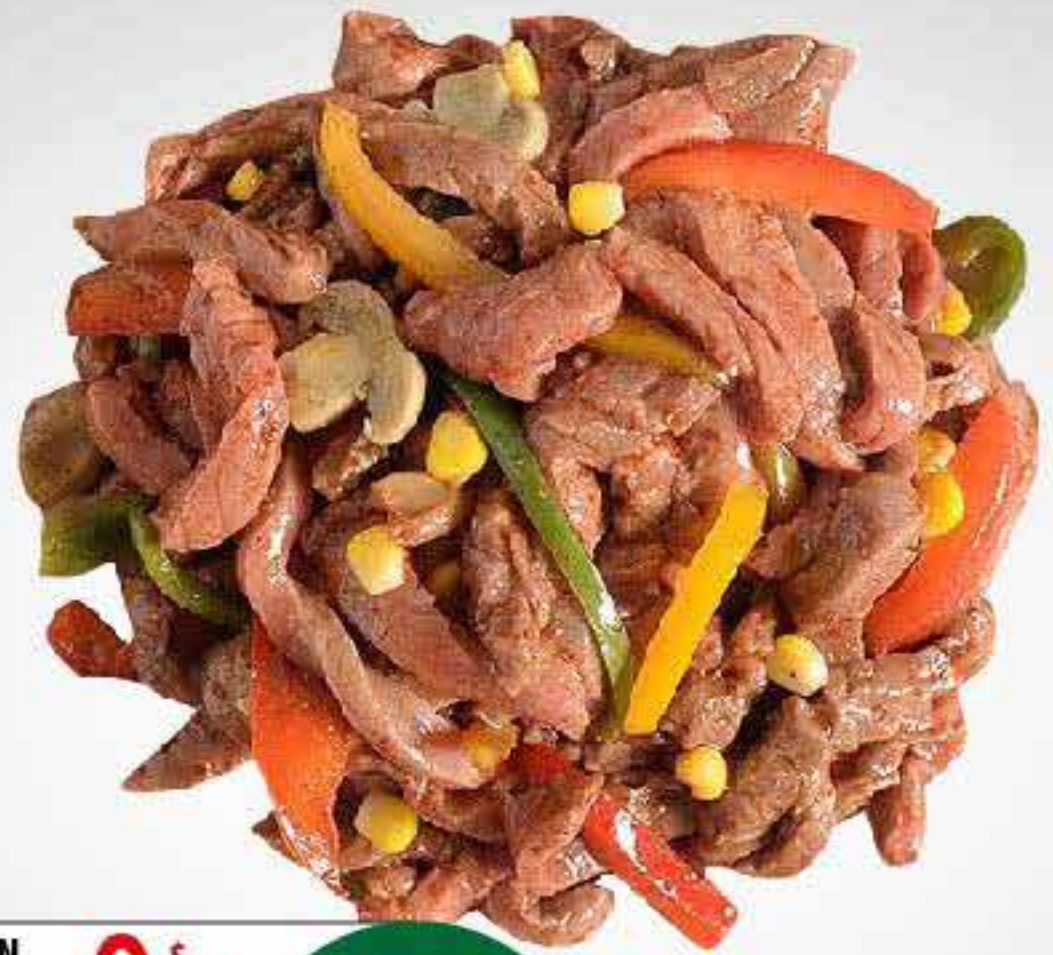

115,990 LBP
KG

FAVA BEANS

99,990 LBP
PCS

ICEBERG

BACK ON YOUR CARD 0^{\$}.48

7^{\$}.99
KG

6%
CASHBACK

CHICKEN FAJITA
FRESH

BACK ON YOUR CARD 0^{\$}.62

10^{\$}.39
KG

6%
CASHBACK

BEEF PHILADELPHIA

BACK ON YOUR CARD 0^{\$}.10

1^{\$}.69
KG

6%
CASHBACK

CHICKEN LEGS